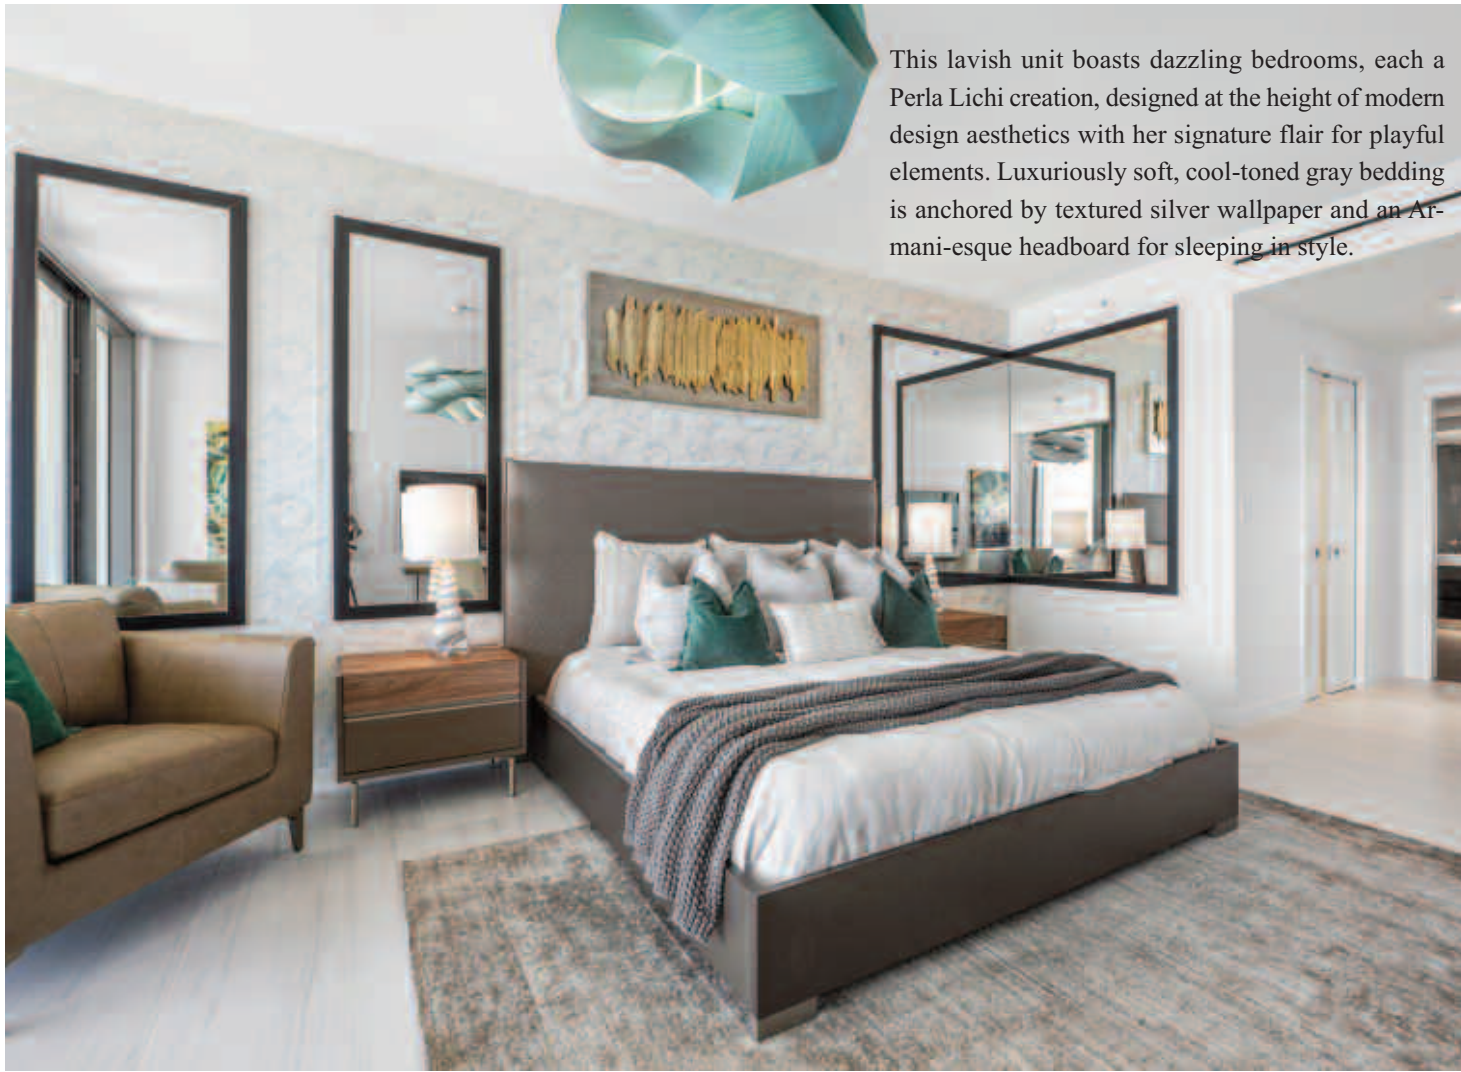

High above the sophisticated Pompano Beach streets within the Solemar condominium is one of Perla Lichi Design's most chic, modern interior designs. Upon entry, visitors are immersed in natural light in this luxurious home with a see-thru view. East and west-facing windows envelop the home, guaranteeing a picturesque view of Florida's Intracoastal skyline or the vast azure Atlantic Ocean. Perla Lichi's intelligently placed mirrors throughout the living and dining rooms further expand the impression of space in the unit and promise glimpses of the Intracoastal and the endless ocean whether you are being hugged by the soft leather sofa or seated on one of the suede barstools.

The Perla Lichi Design team remodeled this unit to create a luxurious haven, perfect for family vacations or a permanent residence. They brought the outside in with a color palette inspired by sandy beaches, accented by cool water tones and light, organic textures. Accessories with brushed grain and golden sheen are scattered throughout the home, while marble countertops and wall art with hypnotic patterns imply a sense of flow through the space. The modern furnishings, carefully curated to align with the owner's chic sensibilities, evoke a design flair reminiscent of Armani and Fendi, imbuing the ambiance with a luxurious vibe.

- CONTINUED ON NEXT PAGE -

This lavish unit boasts dazzling bedrooms, each a Perla Lichi creation, designed at the height of modern design aesthetics with her signature flair for playful elements. Luxuriously soft, cool-toned gray bedding is anchored by textured silver wallpaper and an Armani-esque headboard for sleeping in style.