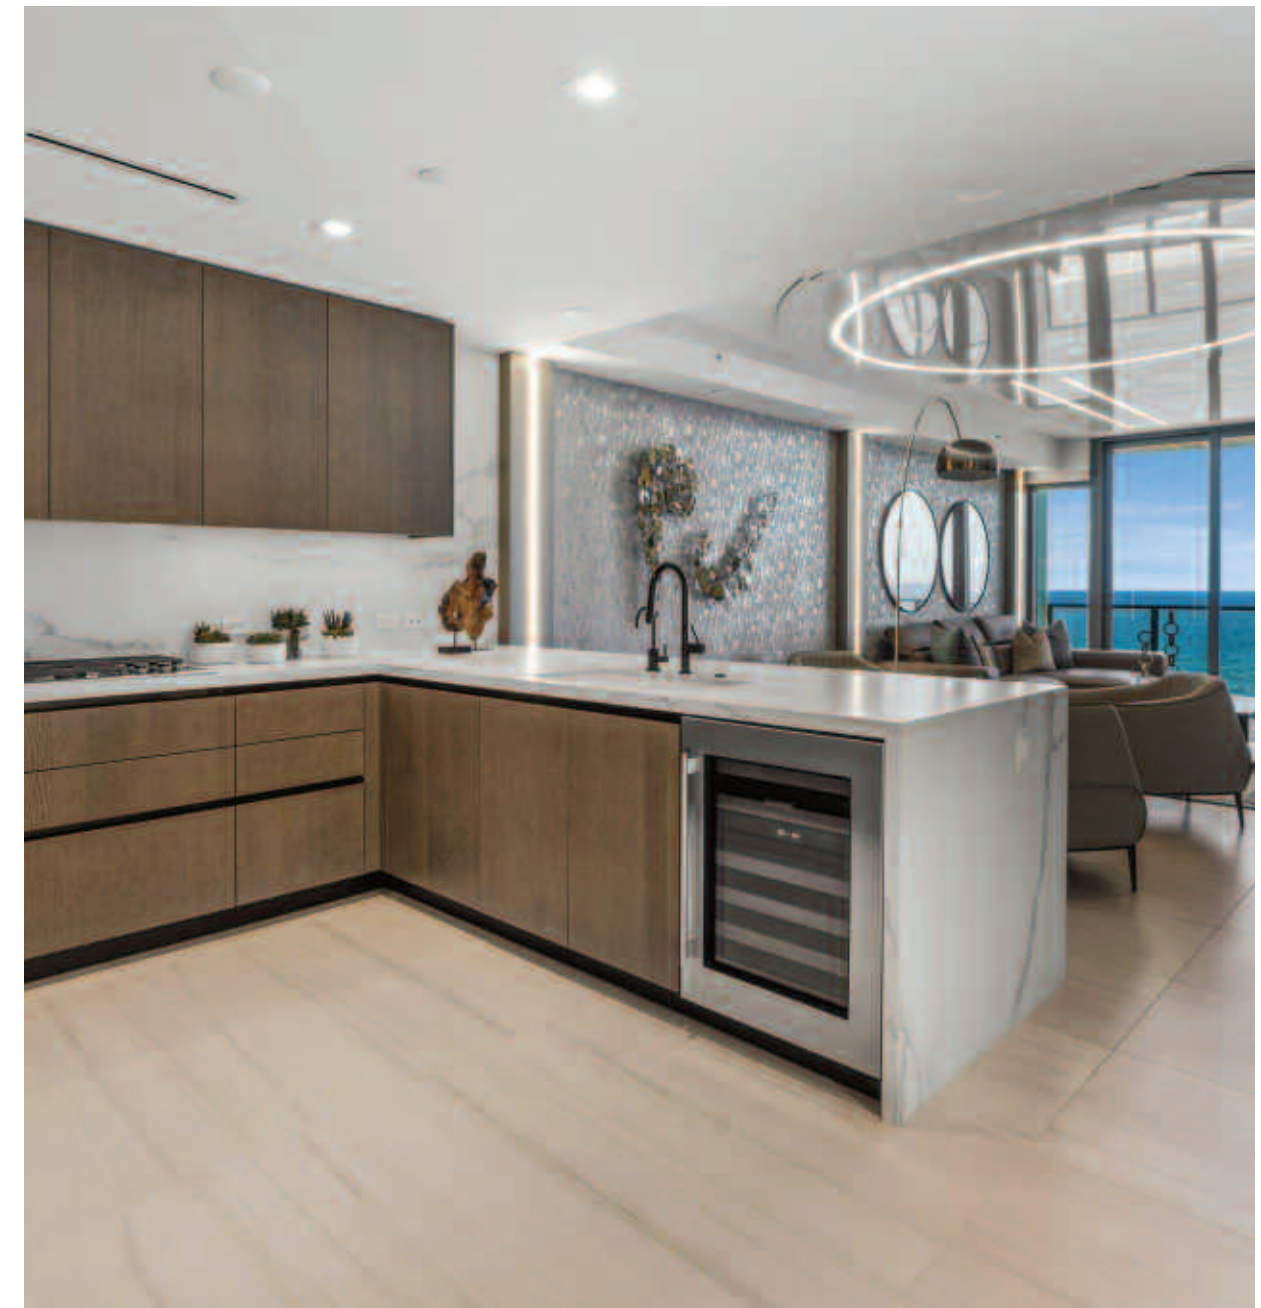

The kitchen's leather barstools and Italian-crafted, fine wood grain cabinetry with light gray hues establish an inviting atmosphere. Perfect for having a cappuccino on a clear crisp morning or an espresso shot in an evening of entertaining guests. The sleek, push-to-open cabinets maintain a smooth surface free of handles or knobs, further emphasizing the modern design principles, yet are practical for everyday use.

Dining in a Perla-designed home is elevated to a luxurious event when seated on Fendi-inspired leather chairs, amidst the backdrop of the Intracoastal and intricate wall art. The stark white glistening marble floor avoids overpowering thanks to the textured warm, pale dining table and cheekily placed vases that break up the geometrical theming with soft curves and warm earth tones.

- CONTINUED ON NEXT PAGE -